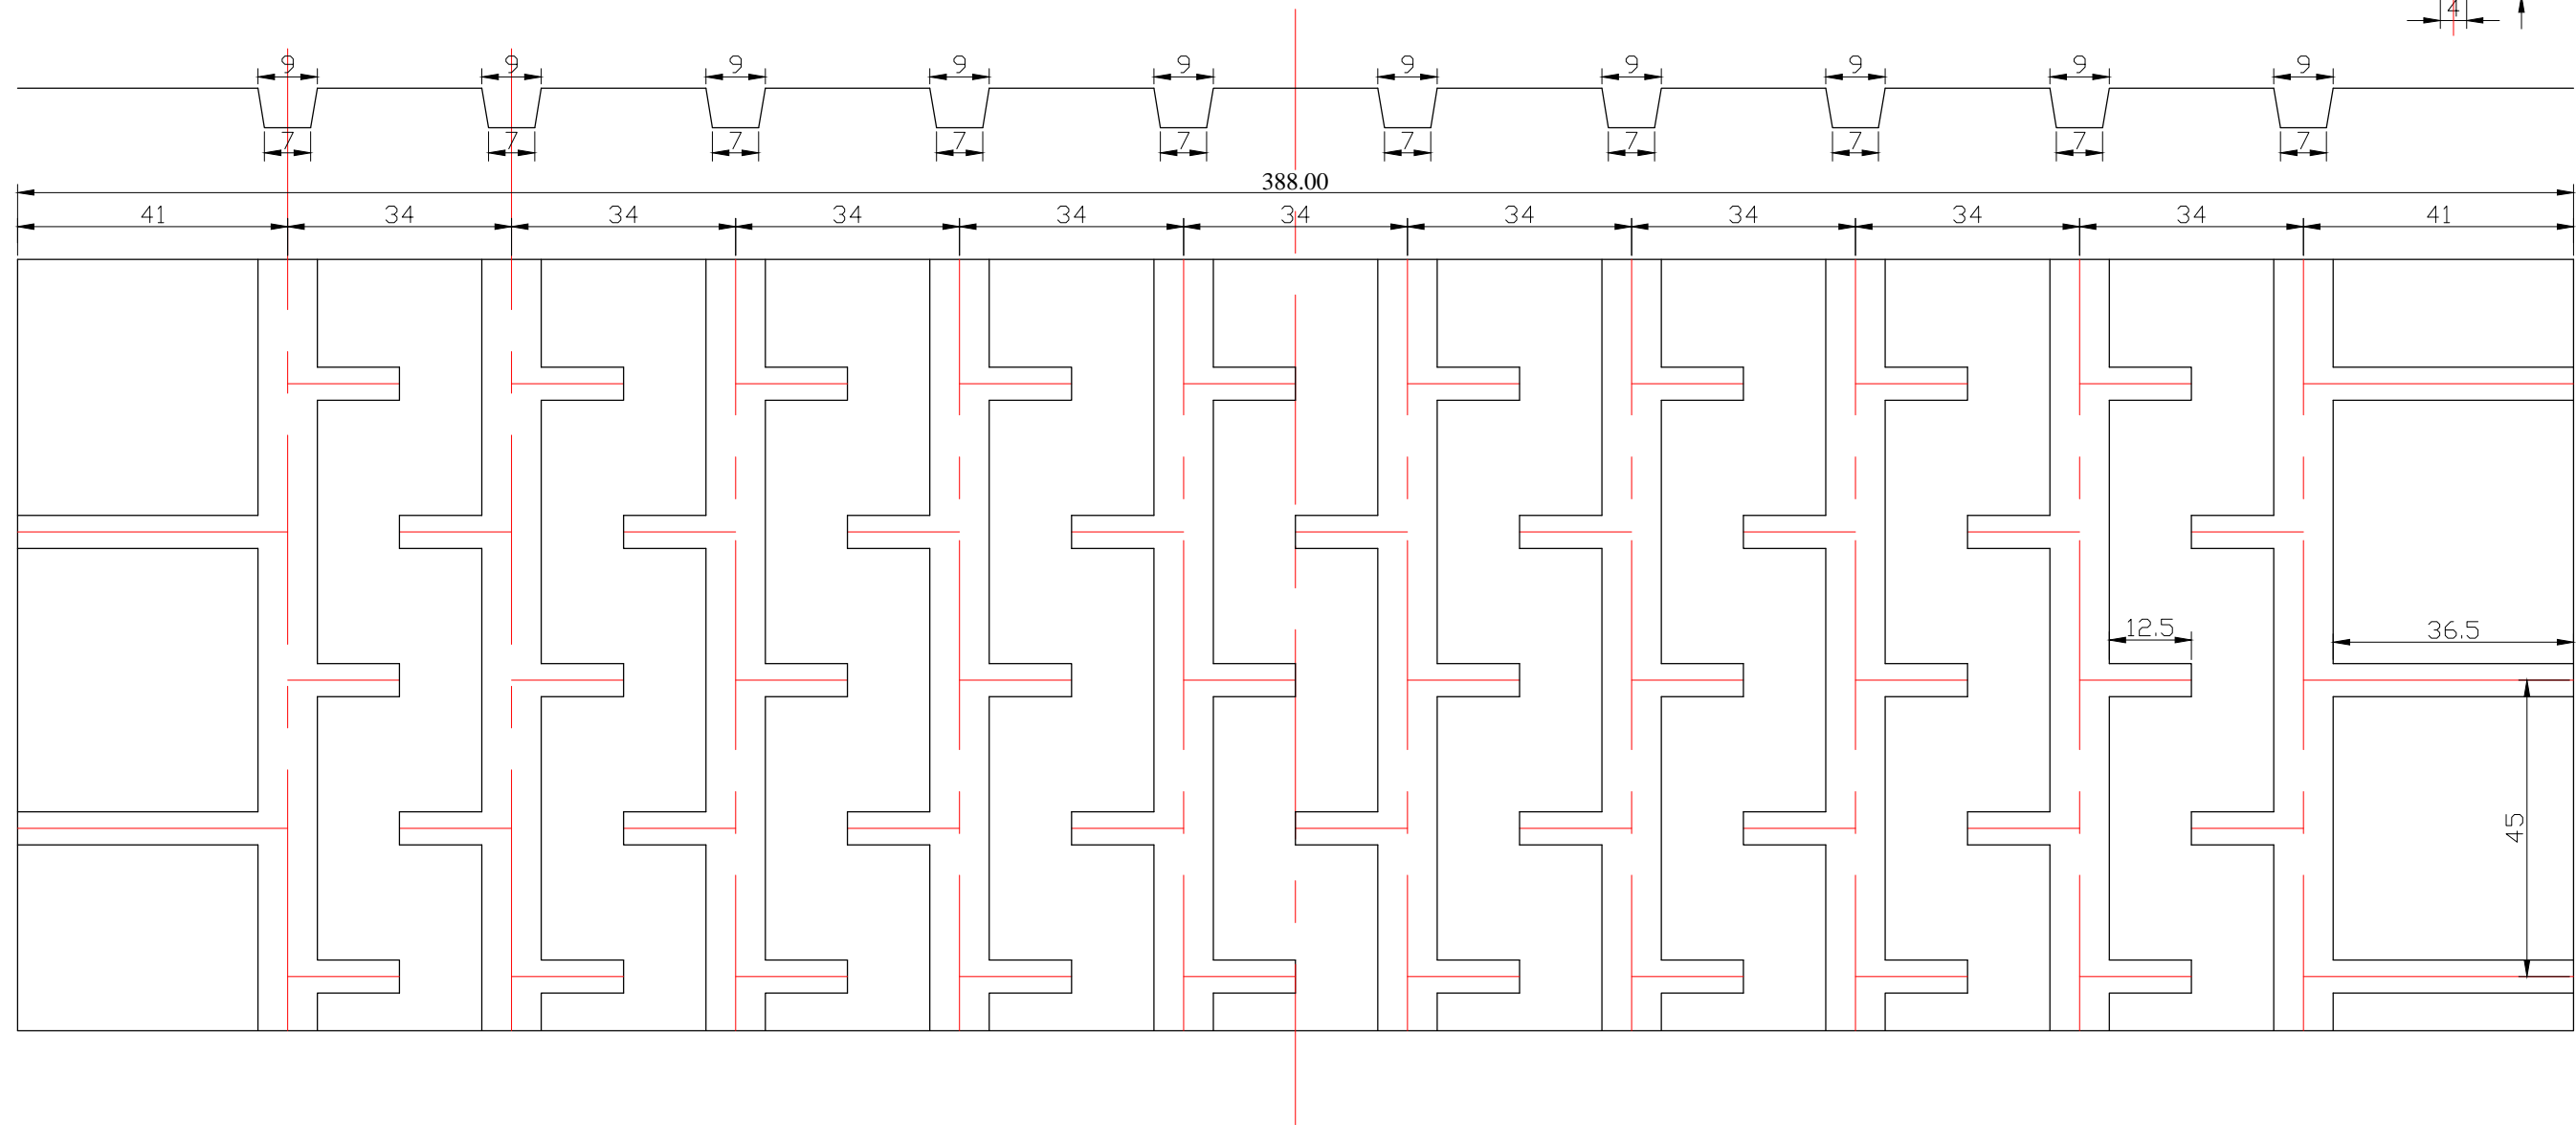

Circumfrenicals

Centre Line

Sipes

Pattern Type

Classic Wet

Drawn:-
21/01/99

Pattern No

W012

Drawn By:-
NRU